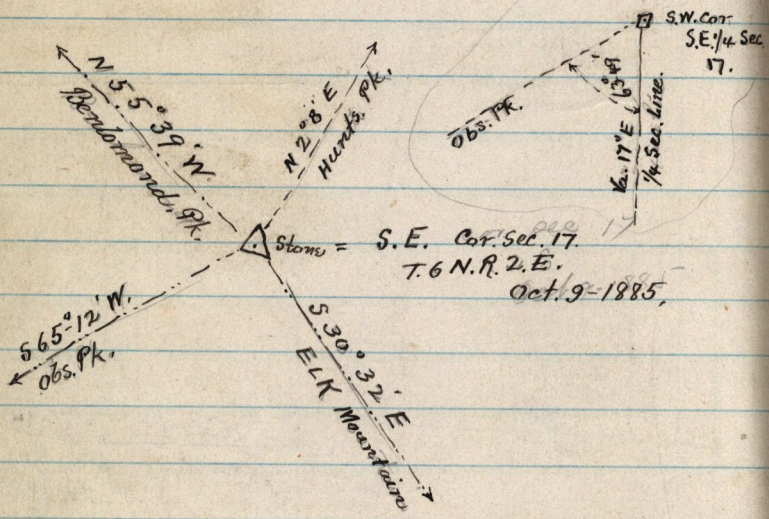

Oct 9 - 1885

108

Seede from Gustaf Anders on part of lot
4 Plat B. Huntersville Plat 12 links wide on

East End

10.56
 6348
 6348
 69428

79
 474
 47
 521 4